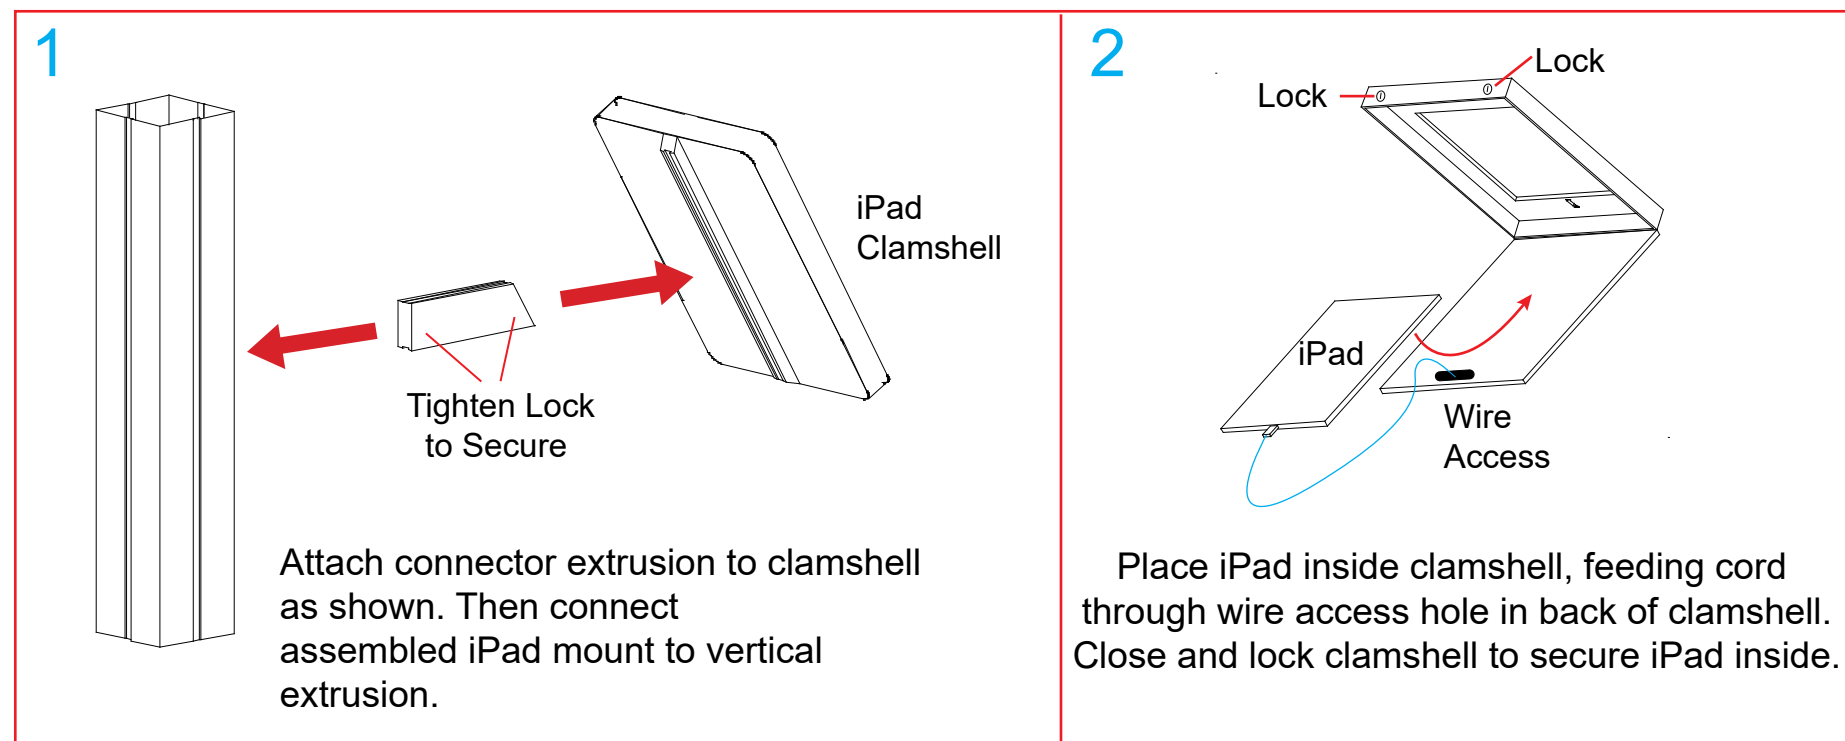

MOD-1316 - Angled iPad Clamshell Attachment

Portrait Mode

Side view

SETUP INSTRUCTIONS